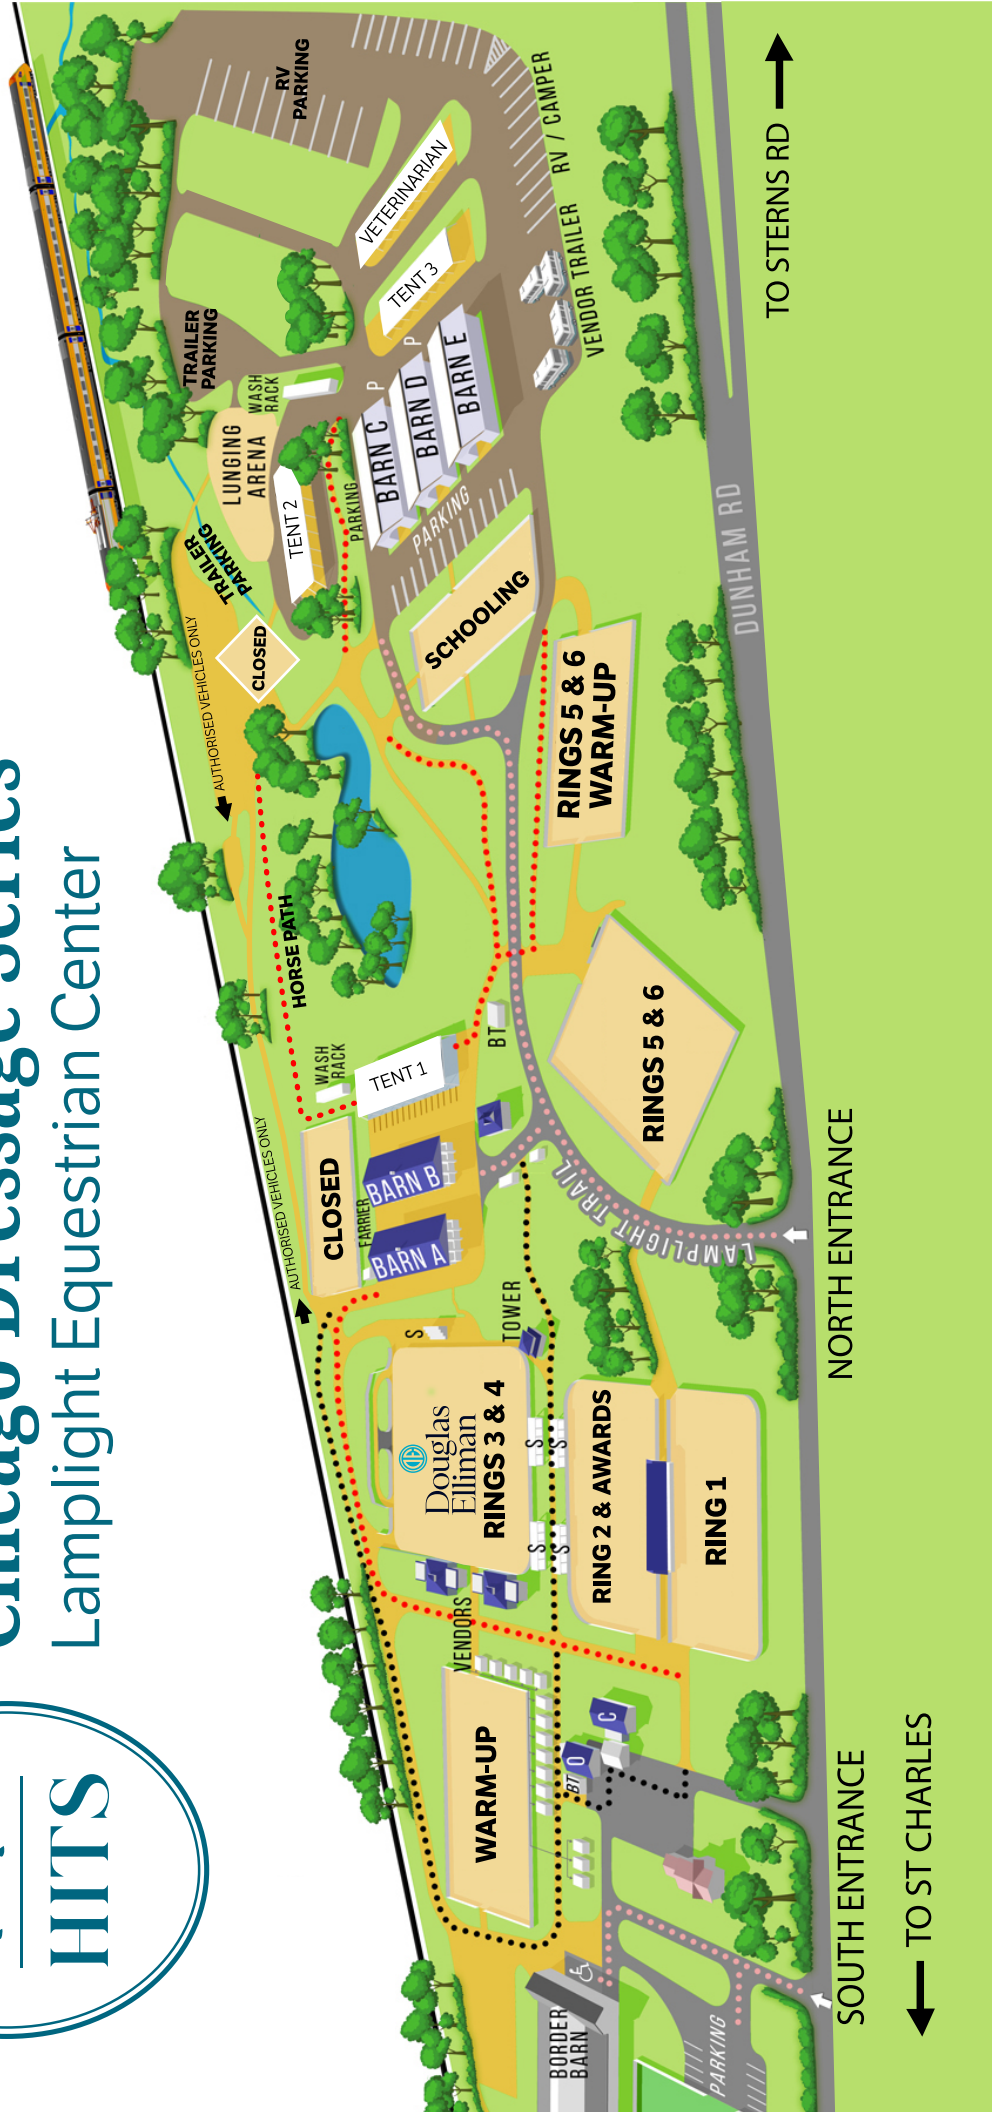

Chicago Dressage Series

Lamplight Equestrian Center

mm
maria mendelsohn
FINE EQUESTRIAN AND LUXURY PROPERTIES

Douglas Elliman